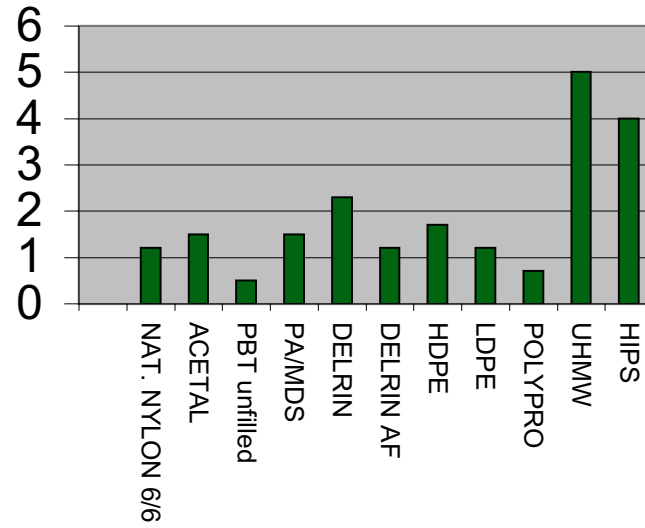

Engineering Materials

**Notched
Izod
ft. lbs./in.**

Products